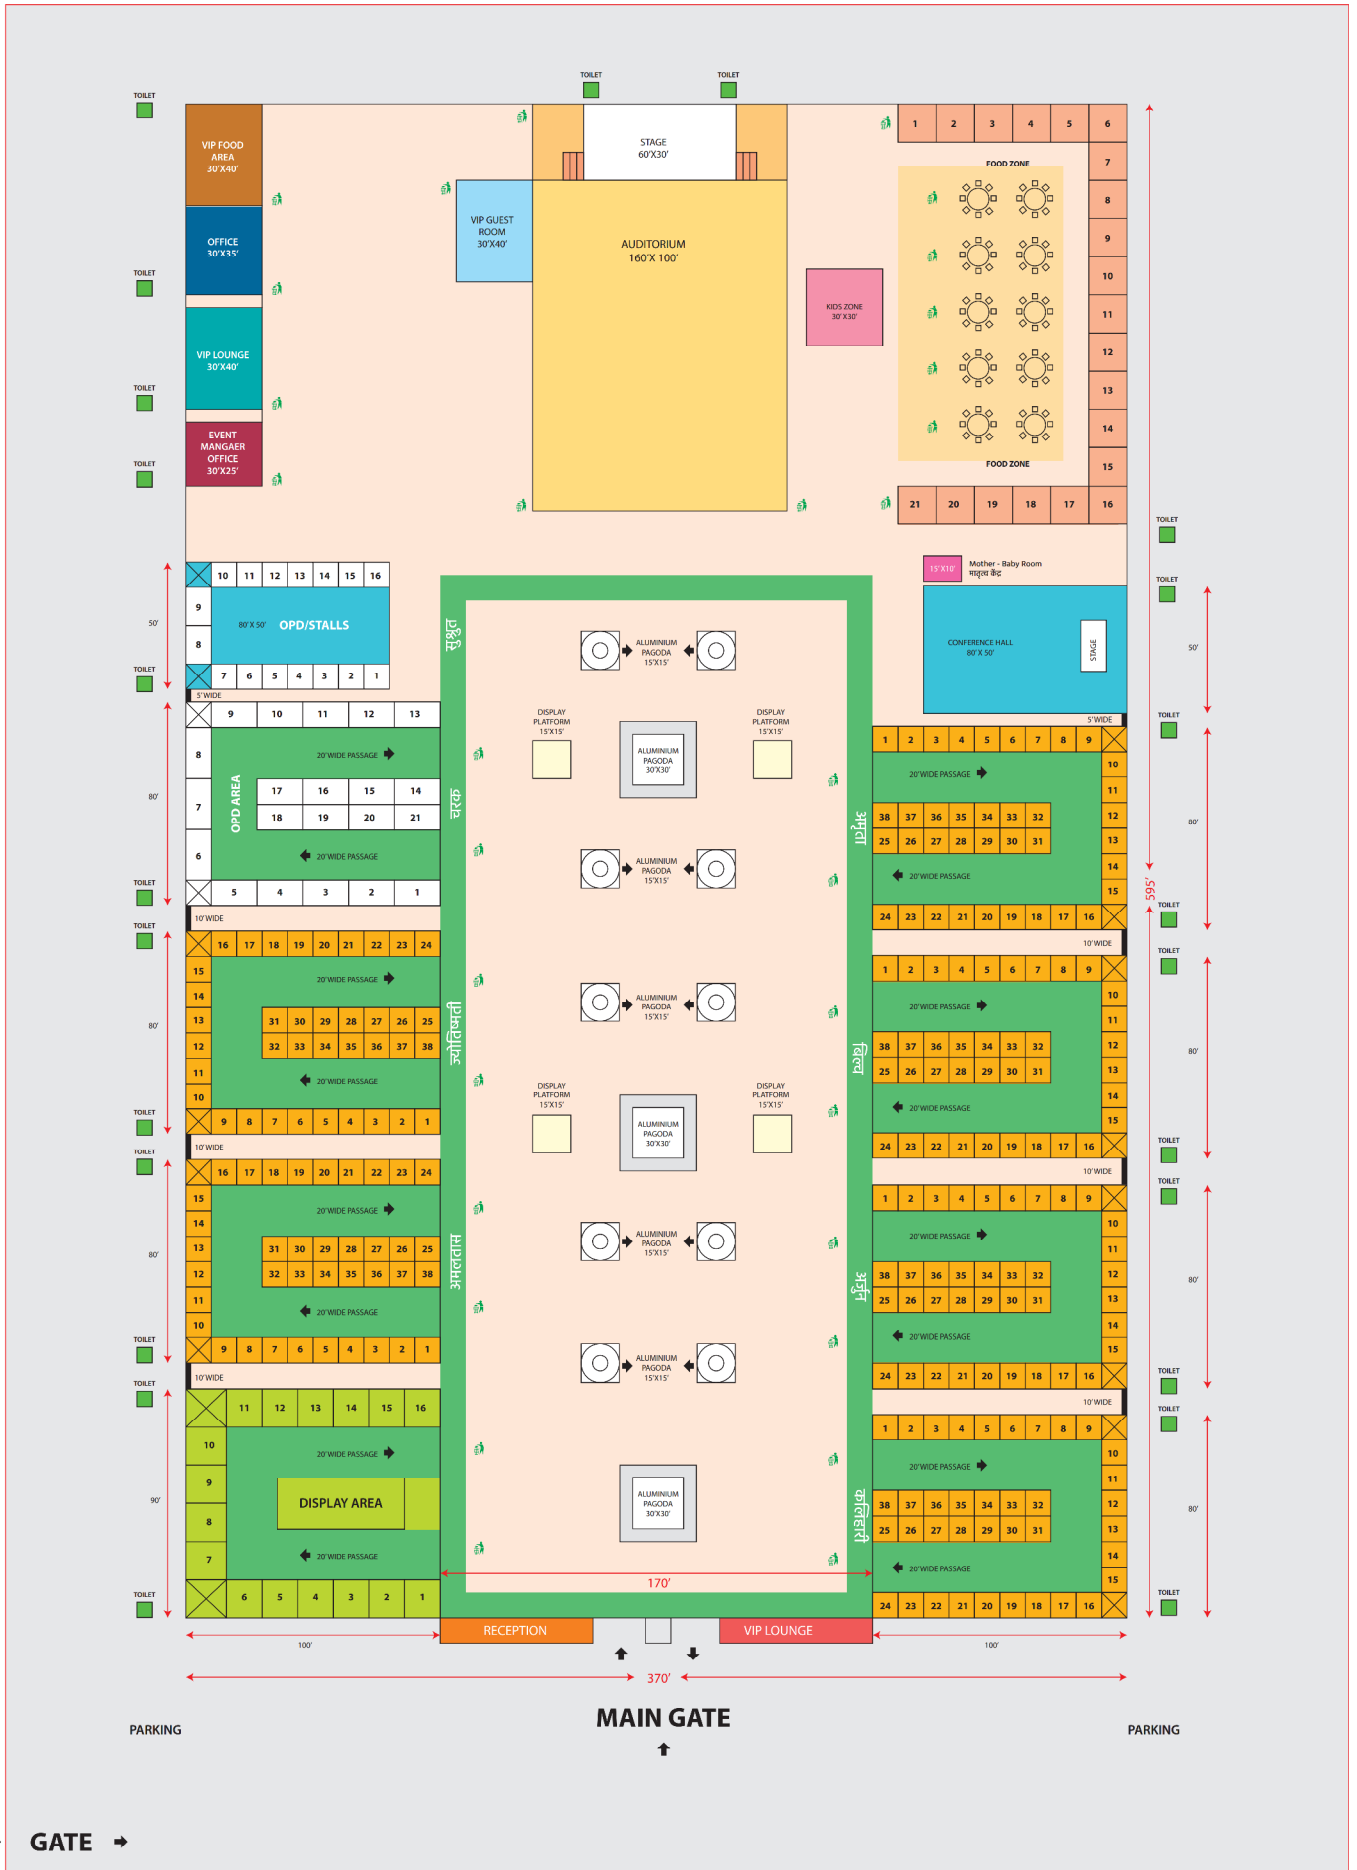

# LAYOUT OF THE MELA PREMISE

- Display Stalls**  
 15'x14' (horizontal)  
 16'x15' (vertical)
- Octonorm Stalls**  
 10'x10'
- OPD Stalls**  
 18'x10' (horizontal)  
 20'x10' (vertical)
- Conference Halls**  
 80'x50'
- FOOD Stalls**  
 15'x15'